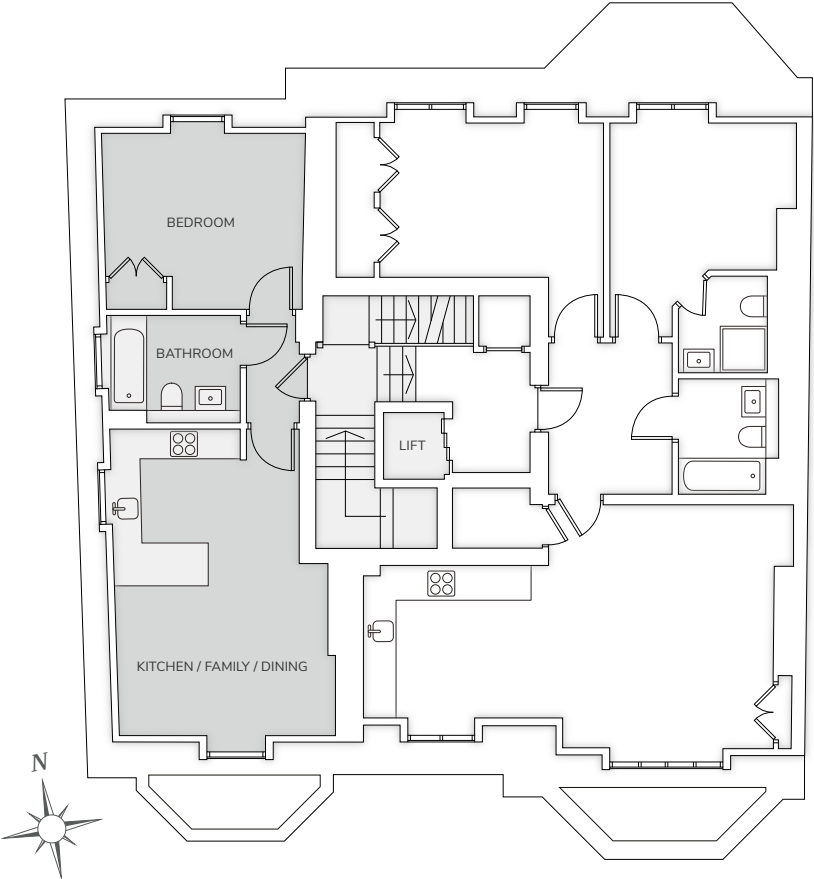

# THIRD FLOOR - APARTMENT 9

## APARTMENT 9

Kitchen / Family / Dining	5989 x 4202	(19'8" x 13'10")
Bedroom	3825 x 3418	(12'7" x 11'3")
GROSS AREA	45M <sup>2</sup>	484FT <sup>2</sup>

The information in this document is indicative and is intended to act as a guide only as to the finished product. Accordingly, the finished product may vary from the information provided. These particulars should not be relied upon as accurately describing any of the specific matters described by any order under the Consumer Protection From Unfair Trading regulations 2008. This information does not constitute a contract or warranty. The dimensions provided on plans are subject to variations and are not intended to be used for carpet sizes, appliance sizes or items of furniture. Specifications are subject to change.