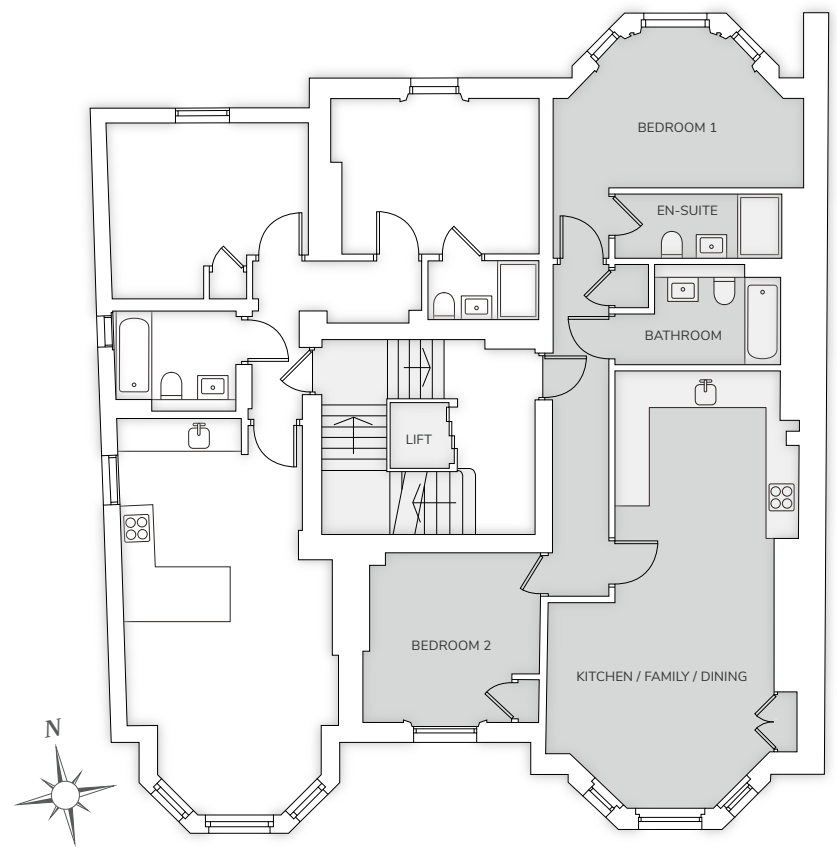

# SECOND FLOOR - APARTMENT 8

APARTMENT 8		
Kitchen / Family / Dining	8509 x 4441	(27'11" x 14'7")
Bedroom 1	4796 x 3019	(15'9" x 9'11")
Bedroom 2	3408 x 3266	(11'2" x 10'9")
GROSS AREA	77.5M <sup>2</sup>	834FT <sup>2</sup>

The information in this document is indicative and is intended to act as a guide only as to the finished product. Accordingly, the finished product may vary from the information provided. These particulars should not be relied upon as accurately describing any of the specific matters described by any order under the Consumer Protection From Unfair Trading regulations 2008. This information does not constitute a contract or warranty. The dimensions provided on plans are subject to variations and are not intended to be used for carpet sizes, appliance sizes or items of furniture. Specifications are subject to change.