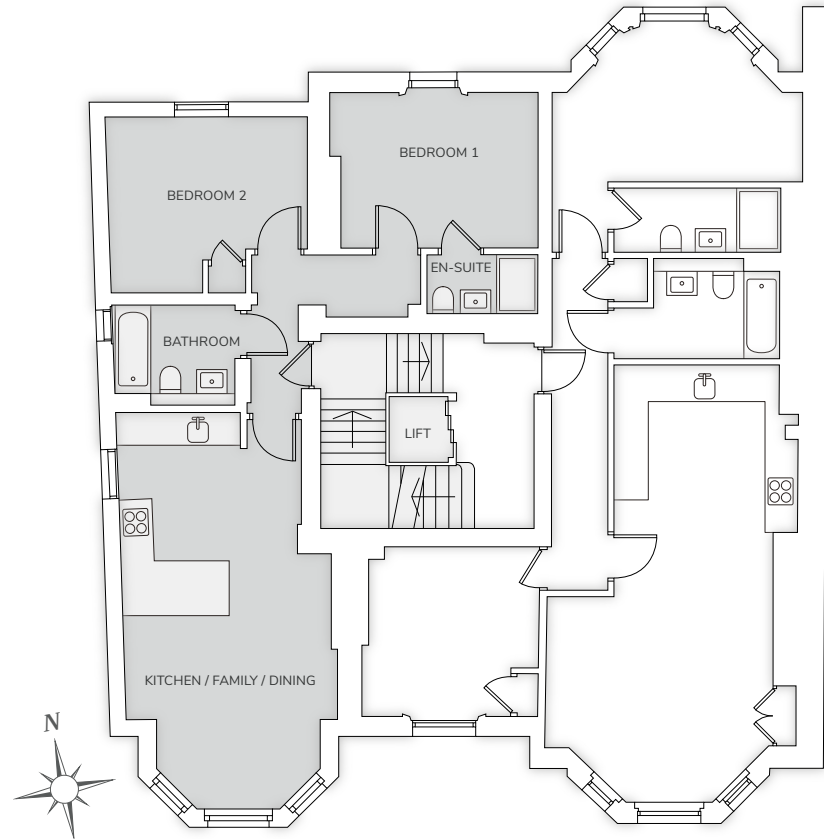

# SECOND FLOOR - APARTMENT 7

## APARTMENT 7

Kitchen / Family / Dining	7720 x 4106	(25'4" x 13'6")
Bedroom 1	4057 x 3023	(13'4" x 9'11")
Bedroom 2	3952 x 3397	(13'0" x 11'1")
GROSS AREA	68.5M <sup>2</sup>	737FT <sup>2</sup>

The information in this document is indicative and is intended to act as a guide only as to the finished product. Accordingly, the finished product may vary from the information provided. These particulars should not be relied upon as accurately describing any of the specific matters described by any order under the Consumer Protection From Unfair Trading regulations 2008. This information does not constitute a contract or warranty. The dimensions provided on plans are subject to variations and are not intended to be used for carpet sizes, appliance sizes or items of furniture. Specifications are subject to change.