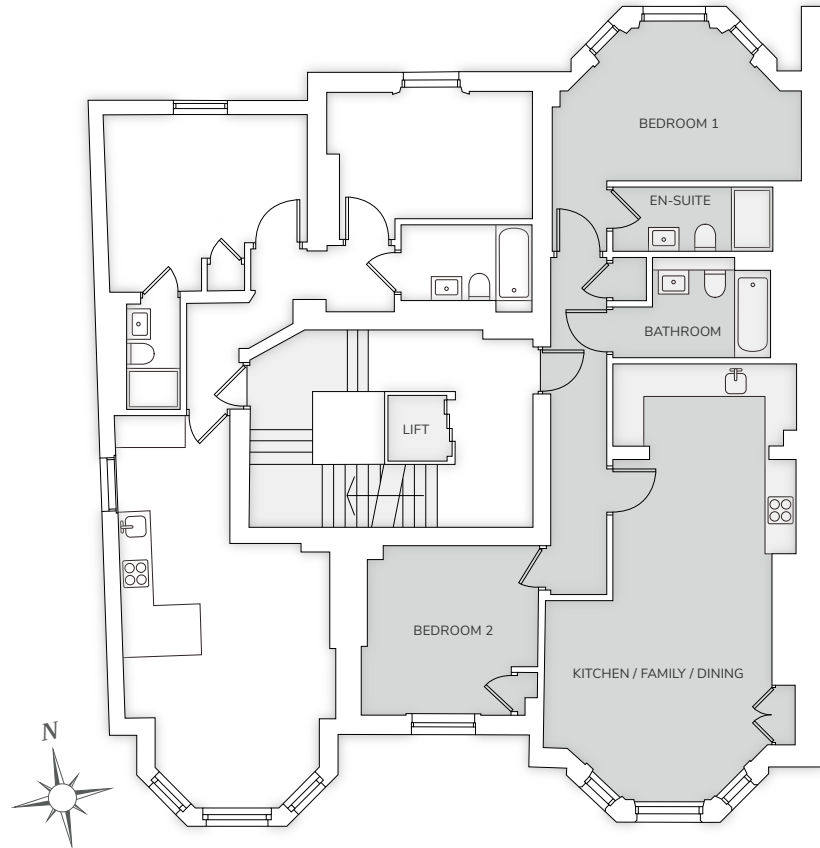

# FIRST FLOOR - APARTMENT 6

## APARTMENT 6

Kitchen / Family / Dining	6614 x 4447	(21'8" x 14'7")
Bedroom 1	4821 x 2955	(15'10" x 9'8")
Bedroom 2	3435 x 3292	(11'4" x 10'10")
<b>GROSS AREA</b>	<b>78.5M<sup>2</sup></b>	<b>845FT<sup>2</sup></b>

The information in this document is indicative and is intended to act as a guide only as to the finished product. Accordingly, the finished product may vary from the information provided. These particulars should not be relied upon as accurately describing any of the specific matters described by any order under the Consumer Protection From Unfair Trading regulations 2008. This information does not constitute a contract or warranty. The dimensions provided on plans are subject to variations and are not intended to be used for carpet sizes, appliance sizes or items of furniture. Specifications are subject to change.