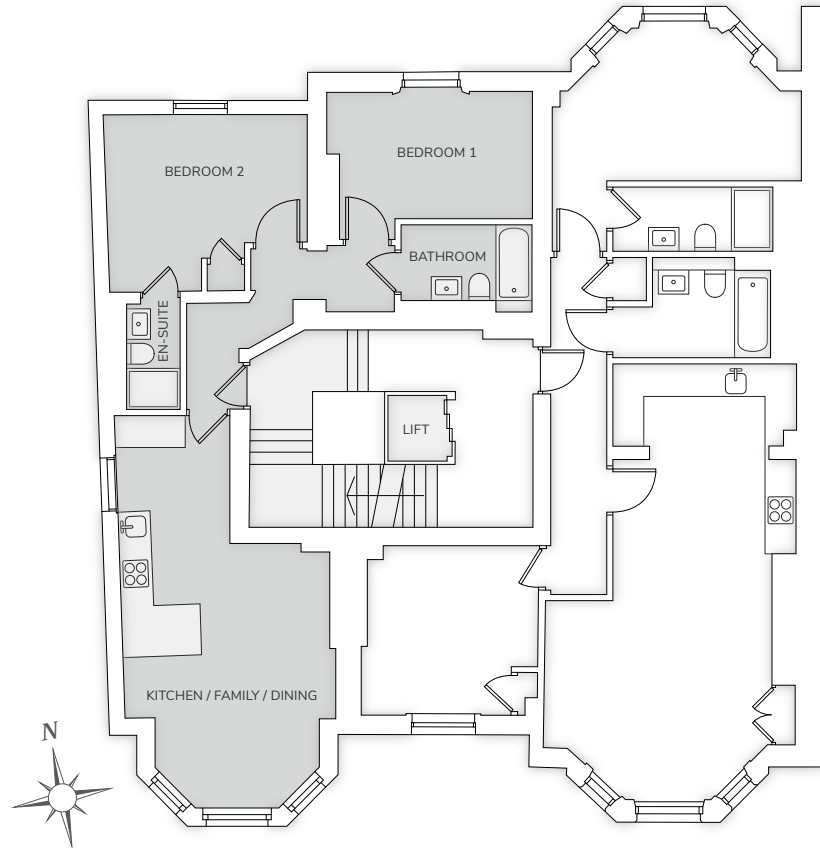

FIRST FLOOR - APARTMENT 5

APARTMENT 5

Kitchen / Family / Dining	7630 x 4096	(25'0" x 13'5")
Bedroom 1	3807 x 3413	(12'6" x 11'2")
Bedroom 2	4015 x 2474	(13'2" x 8'1")
GROSS AREA	63.5M²	684FT²

The information in this document is indicative and is intended to act as a guide only as to the finished product. Accordingly, the finished product may vary from the information provided. These particulars should not be relied upon as accurately describing any of the specific matters described by any order under the Consumer Protection From Unfair Trading regulations 2008. This information does not constitute a contract or warranty. The dimensions provided on plans are subject to variations and are not intended to be used for carpet sizes, appliance sizes or items of furniture. Specifications are subject to change.