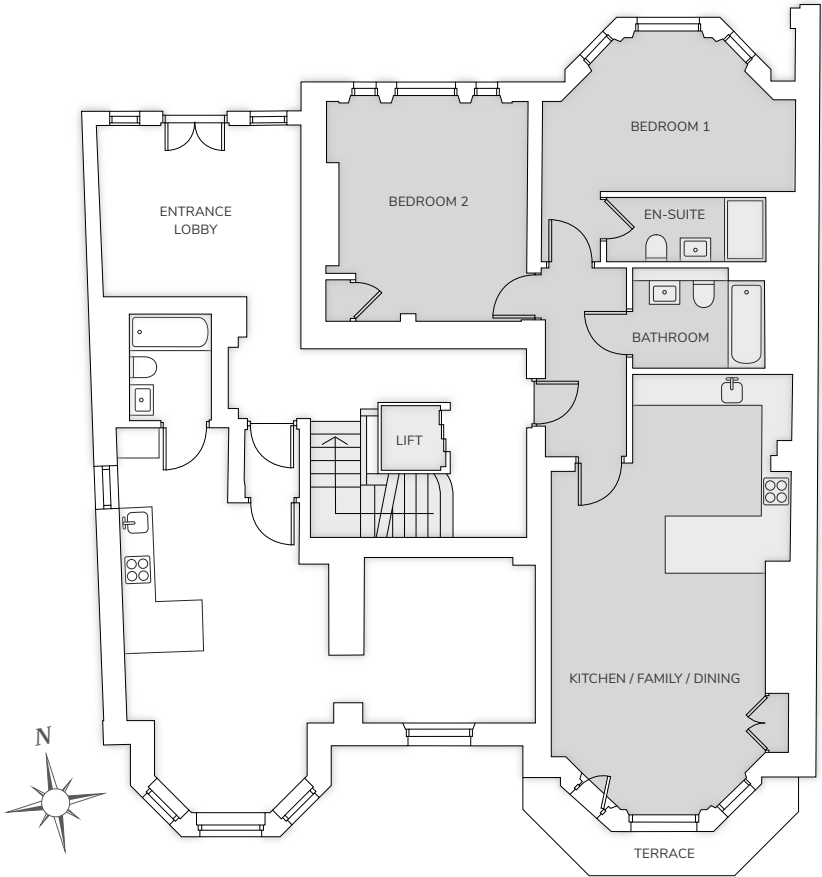

GROUND FLOOR - APARTMENT 4

APARTMENT 4		
Kitchen / Family / Dining	6741 x 4174	(22'1" x 13'8")
Bedroom 1	4894 x 2989	(16'1" x 9'10")
Bedroom 2	4273 x 3651	(14'0" x 12'0")
GROSS AREA	84.5M²	910FT²

The information in this document is indicative and is intended to act as a guide only as to the finished product. Accordingly, the finished product may vary from the information provided. These particulars should not be relied upon as accurately describing any of the specific matters described by any order under the Consumer Protection From Unfair Trading regulations 2008. This information does not constitute a contract or warranty. The dimensions provided on plans are subject to variations and are not intended to be used for carpet sizes, appliance sizes or items of furniture. Specifications are subject to change.