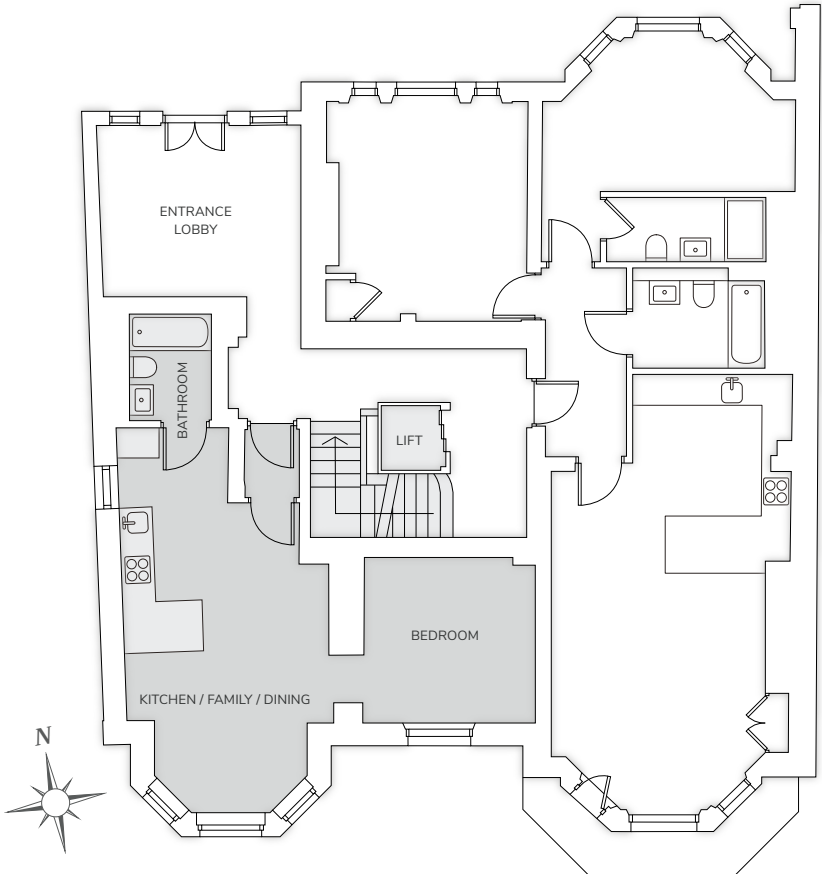

GROUND FLOOR - APARTMENT 3

APARTMENT 3		
Kitchen / Family / Dining	6026 x 4022	(19'9" x 13'2")
Bedroom	3323 x 3221	(10'11" x 10'7")
GROSS AREA	41.5M ²	447 FT ²

The information in this document is indicative and is intended to act as a guide only as to the finished product. Accordingly, the finished product may vary from the information provided. These particulars should not be relied upon as accurately describing any of the specific matters described by any order under the Consumer Protection From Unfair Trading regulations 2008. This information does not constitute a contract or warranty. The dimensions provided on plans are subject to variations and are not intended to be used for carpet sizes, appliance sizes or items of furniture. Specifications are subject to change.