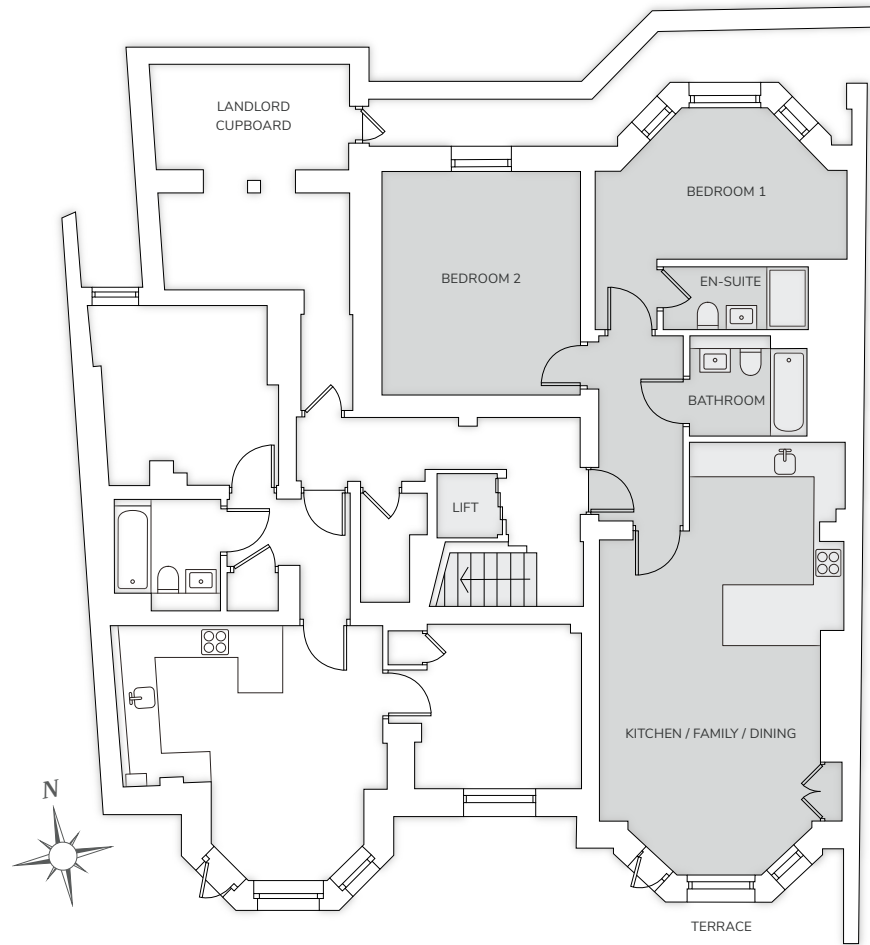

BASEMENT - APARTMENT 2

APARTMENT 2		
Kitchen / Family / Dining	6517 x 4268	(21'5" x 14'0")
Bedroom 1	4901 x 2944	(16'1" x 9'8")
Bedroom 2	4345 x 3894	(14'3" x 12'9")
GROSS AREA	82.5M²	888FT²

The information in this document is indicative and is intended to act as a guide only as to the finished product. Accordingly, the finished product may vary from the information provided. These particulars should not be relied upon as accurately describing any of the specific matters described by any order under the Consumer Protection From Unfair Trading regulations 2008. This information does not constitute a contract or warranty. The dimensions provided on plans are subject to variations and are not intended to be used for carpet sizes, appliance sizes or items of furniture. Specifications are subject to change.