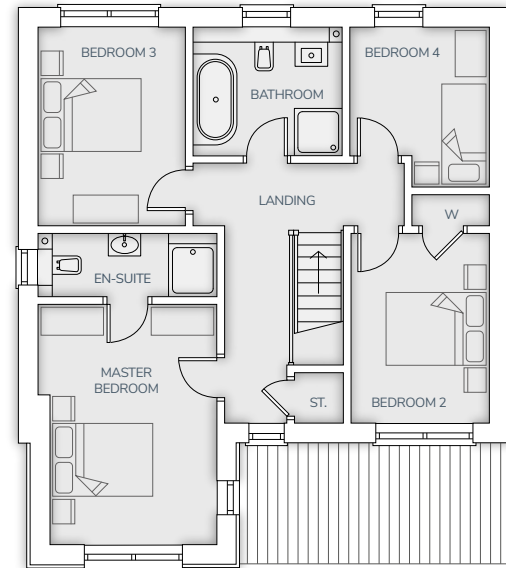

Ground Floor

First Floor

Plot 4  
4 bedroom detached home

GROUND FLOOR		
Kitchen / Family / Dining	8347 x 3650	(27'5" x 12'0")
Living Room	3284 x 5784	(10'9" x 19'0")
FIRST FLOOR		
Master Bedroom	3284 x 4452	(10'9" x 14'7")
Bedroom 2	2568 x 3520	(8'5" x 11'7")
Bedroom 3	2735 x 3694	(8'11" x 12'1")
Bedroom 4	2574 x 2969	(8'5" x 9'9")
GROUND FLOOR GROSS AREA (Not including garage)		
61.40m <sup>2</sup>		
FIRST FLOOR GROSS AREA		
68.00m <sup>2</sup>		
TOTAL GROSS AREA		
129.4m <sup>2</sup>		
1392.85ft <sup>2</sup>		