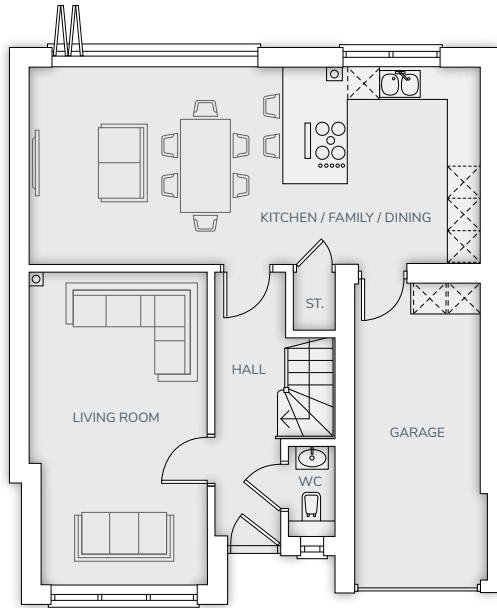

Ground Floor

First Floor

Plot 4  
4 bedroom detached home

GROUND FLOOR		
Kitchen / Family / Dining	8347 x 3650	(27'5" x 12'0")
Living Room	3284 x 5784	(10'9" x 19'0")
FIRST FLOOR		
Master Bedroom	3284 x 4452	(10'9" x 14'7")
Bedroom 2	2568 x 3520	(8'5" x 11'7")
Bedroom 3	2735 x 3694	(8'11" x 12'1")
Bedroom 4	2574 x 2969	(8'5" x 9'9")
GROUND FLOOR GROSS AREA (Not including garage)		
61.40m <sup>2</sup>		
FIRST FLOOR GROSS AREA		
68.00m <sup>2</sup>		
TOTAL GROSS AREA		
129.4m <sup>2</sup>		
1392.85ft <sup>2</sup>		