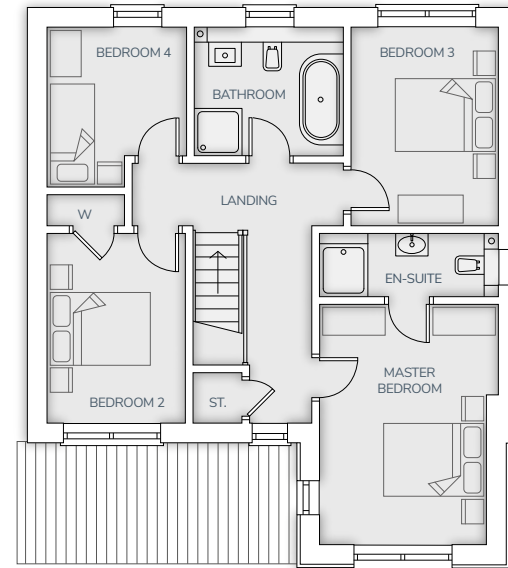

Ground Floor

First Floor

Plot 3  
4 bedroom detached home

GROUND FLOOR		
Kitchen / Family / Dining	8347 x 3650	(27'5" x 12'0")
Living Room	3284 x 5784	(10'9" x 19'0")
FIRST FLOOR		
Master Bedroom	3284 x 4452	(10'9" x 14'7")
Bedroom 2	2568 x 3520	(8'5" x 11'7")
Bedroom 3	2735 x 3694	(8'11" x 12'1")
Bedroom 4	2574 x 2969	(8'5" x 9'9")
GROUND FLOOR GROSS AREA (Not including garage)		
61.40m <sup>2</sup>		
FIRST FLOOR GROSS AREA		
68.00m <sup>2</sup>		
TOTAL GROSS AREA		
129.4m <sup>2</sup>		
1392.85ft <sup>2</sup>		