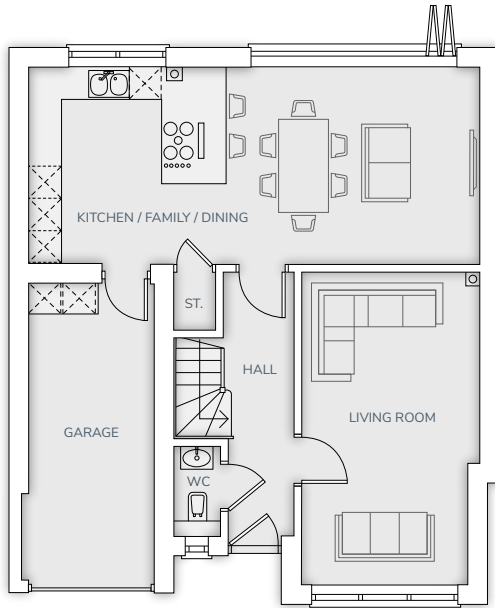

Ground Floor

First Floor

Plot 3  
4 bedroom detached home

GROUND FLOOR		
Kitchen / Family / Dining	8347 x 3650	(27'5" x 12'0")
Living Room	3284 x 5784	(10'9" x 19'0")
FIRST FLOOR		
Master Bedroom	3284 x 4452	(10'9" x 14'7")
Bedroom 2	2568 x 3520	(8'5" x 11'7")
Bedroom 3	2735 x 3694	(8'11" x 12'1")
Bedroom 4	2574 x 2969	(8'5" x 9'9")
GROUND FLOOR GROSS AREA (Not including garage)		
61.40m <sup>2</sup>		
FIRST FLOOR GROSS AREA		
68.00m <sup>2</sup>		
TOTAL GROSS AREA		
129.4m <sup>2</sup>		
1392.85ft <sup>2</sup>		