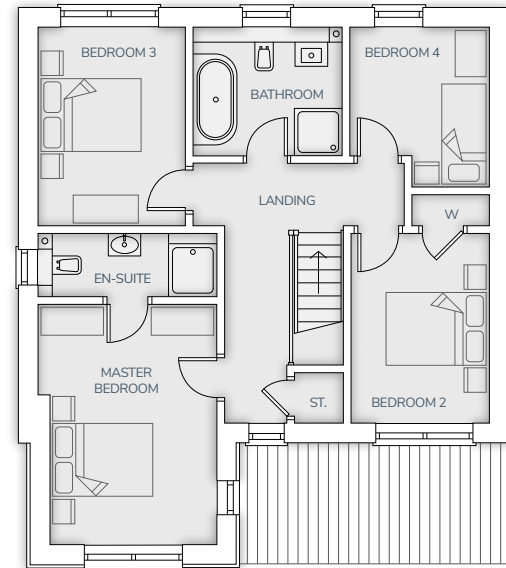

Ground Floor

First Floor

Plot 2  
4 bedroom detached home

GROUND FLOOR		
Kitchen / Family / Dining	8347 x 3650	(27'5" x 12'0")
Living Room	3284 x 5784	(10'9" x 19'0")
FIRST FLOOR		
Master Bedroom	3284 x 4452	(10'9" x 14'7")
Bedroom 2	2568 x 3520	(8'5" x 11'7")
Bedroom 3	2735 x 3694	(8'11" x 12'1")
Bedroom 4	2574 x 2969	(8'5" x 9'9")
GROUND FLOOR GROSS AREA (Not including garage)		
61.40m <sup>2</sup>		
FIRST FLOOR GROSS AREA		
68.00m <sup>2</sup>		
TOTAL GROSS AREA		
129.4m <sup>2</sup>		
1392.85ft <sup>2</sup>		