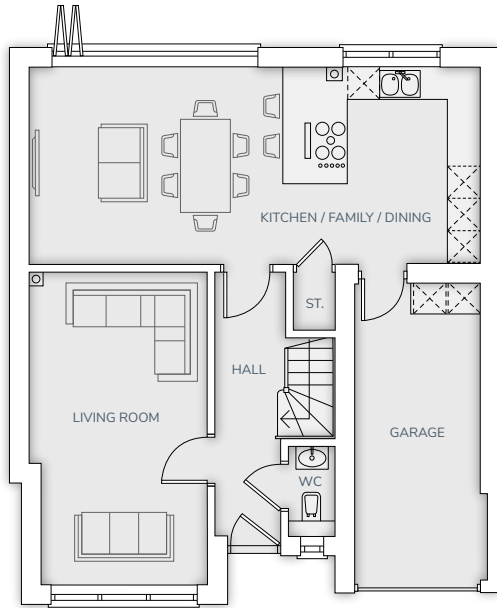

Ground Floor

First Floor

Plot 2  
4 bedroom detached home

GROUND FLOOR		
Kitchen / Family / Dining	8347 x 3650	(27'5" x 12'0")
Living Room	3284 x 5784	(10'9" x 19'0")
FIRST FLOOR		
Master Bedroom	3284 x 4452	(10'9" x 14'7")
Bedroom 2	2568 x 3520	(8'5" x 11'7")
Bedroom 3	2735 x 3694	(8'11" x 12'1")
Bedroom 4	2574 x 2969	(8'5" x 9'9")
GROUND FLOOR GROSS AREA (Not including garage)		
61.40m <sup>2</sup>		
FIRST FLOOR GROSS AREA		
68.00m <sup>2</sup>		
TOTAL GROSS AREA		
129.4m <sup>2</sup>		
1392.85ft <sup>2</sup>		